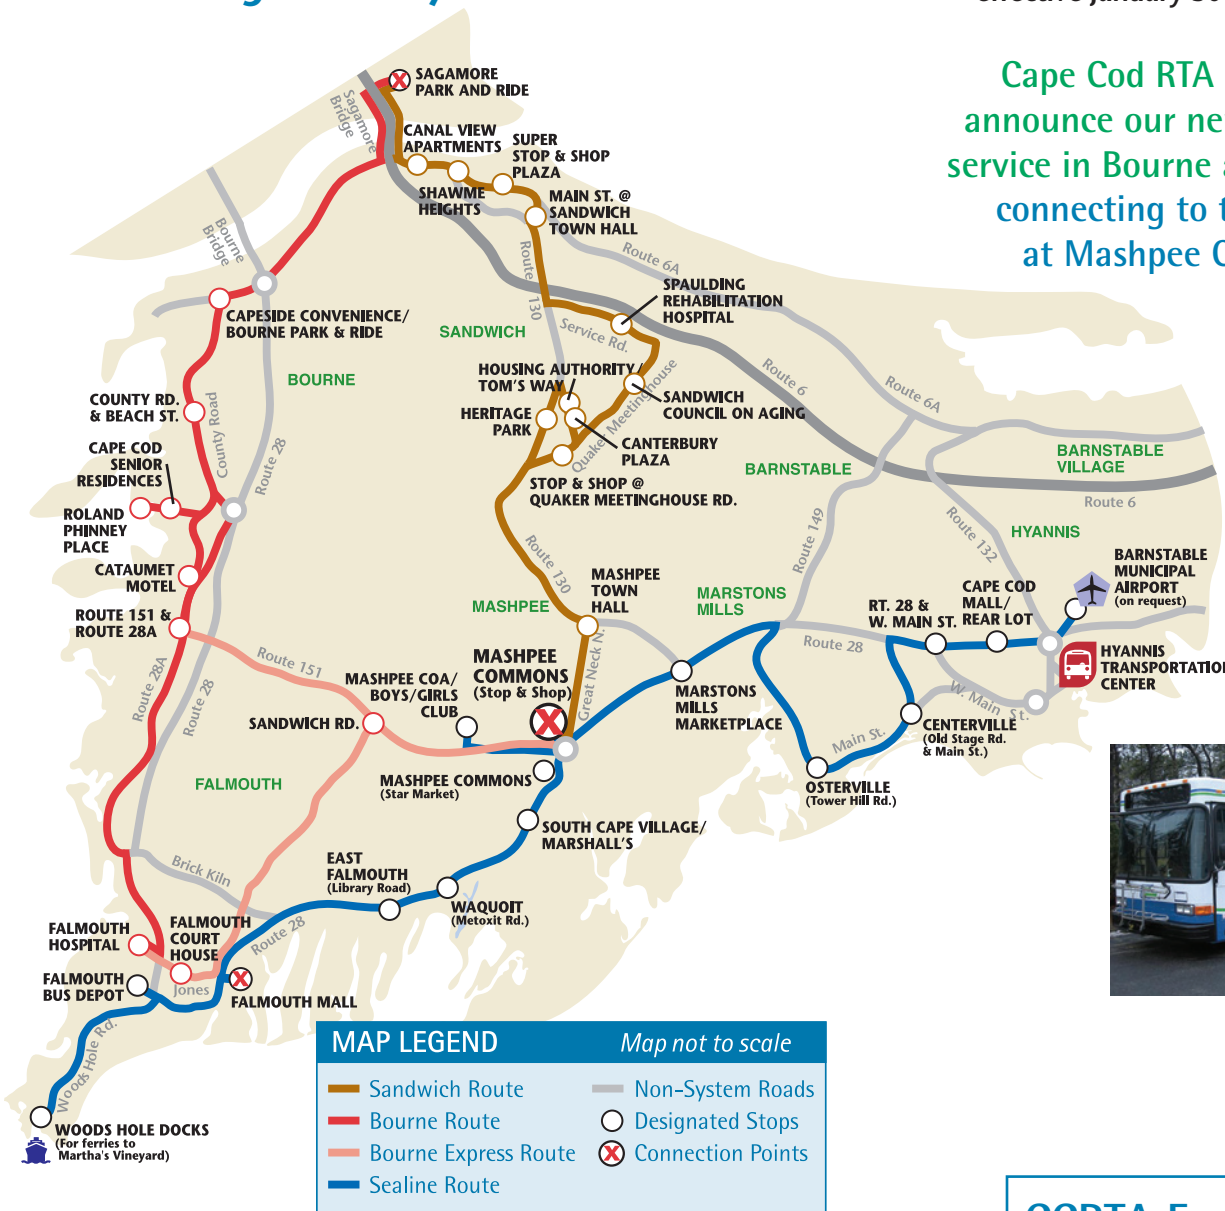

NEW BUS ROUTES!

Cape Cod Regional
Transit Authority

Cape Cod's Public Bus System
We're Going Your Way!

Bourne and Sandwich
effective January 30 through June 17, 2012

Cape Cod RTA is proud to announce our new fixed route service in Bourne and Sandwich, connecting to the SeaLine at Mashpee Commons.

Traveling through Sandwich, Mashpee, Bourne and Falmouth (along Route 151)

- Early morning and afternoon buses accommodate students with a mid-way stop at Mashpee Commons connecting with the Sealine.

CCRTA Fares	Adults and Youth
ONE-WAY RIDE	\$2
PASSES	
Day Pass	\$6
Transit Pass	\$30
<i>Good for 20 rides</i>	
TRANSFERS	
Transfers to other CCRTA buses	\$2

Sandwich Route MONDAY through FRIDAY Sagamore Park & Ride to Mashpee Commons via Sandwich

Commuter Express

AM

Sagamore Park and Ride	6:30
Canal View Apt.	6:37
Shawme Hts.	...
Super Stop & Shop Plaza	6:45
Main St. @ Sandwich Town Hall	6:50
Spaulding Rehabilitation Hospital	...
Sandwich COA	...
Heritage Park	...
Housing Authority Tom's Way	...
Canterbury Plaza	...
Stop & Shop Quaker Meetinghouse Rd.	7:00
Mashpee Town Hall	7:10
STOP & SHOP MASHPEE COMMONS	7:15

PM

STOP & SHOP MASHPEE COMMONS	4:15
Mashpee Town Hall	4:20
Stop & Shop Quaker Meetinghouse Rd.	4:30
Heritage Park	4:32
Housing Authority Tom's Way	4:34
Canterbury Plaza	4:36
Sandwich COA	4:44
Spaulding Rehabilitation Hospital	4:50
Main St. @ Sandwich Town Hall	4:57
Super Stop & Shop Plaza	5:03
Shawme Hts.	5:07
Canal View Apt.	5:13
Sagamore Park and Ride	5:20